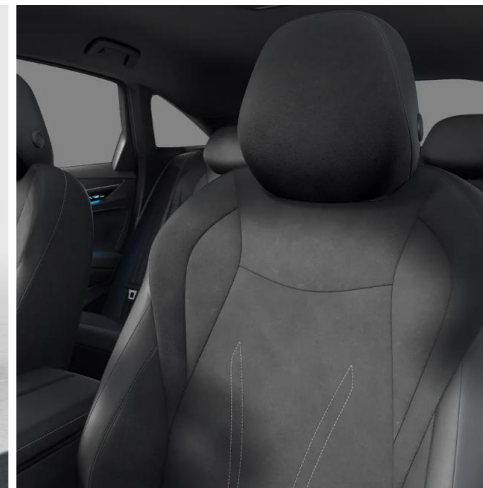

Discover the trimline for you. Discover more at [volkswagen.ie](https://www.volkswagen.ie)

Pure Plus / Pro S Plus

All below specification is included as highlights

- Metallic Paint
- 19" Hudson Alloy Wheels
- 15" Infotainment Display
- Area View incl. Rear View Camera
- IQ.Light – LED Matrix Headlamps
- Illuminated Front & Rear Logos
- Heated Front Seats with Massage Programs
- Rear Tinted Windows
- Head-up Display
- Easy Open & Close Package
- Wireless Smartphone charging
- Lane Assist, Travel Assist & Emergency Assist