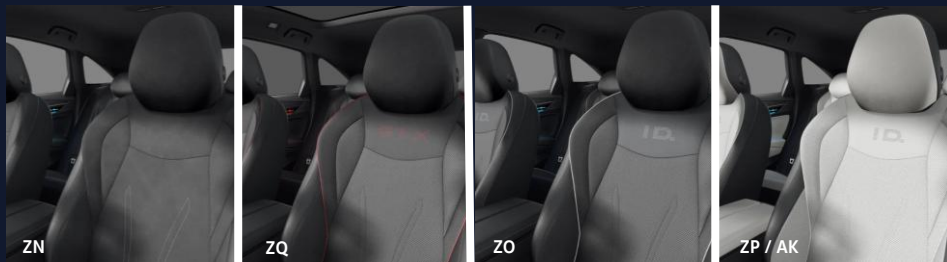

Moonstone Grey

Grenadilla Black

Aquamarine Blue

Glacier White

Kings Red

Scale Silver

Stonewashed Blue

Optional paint colour availability are subject to change without notice. For optional paint pricing please visit [volkswagen.ie](https://www.volkswagen.ie) to complete your configuration. Paint images are for reference only, print processes do not allow for an exact reproduction of the colour. *Black roof forces package WBT or P25.