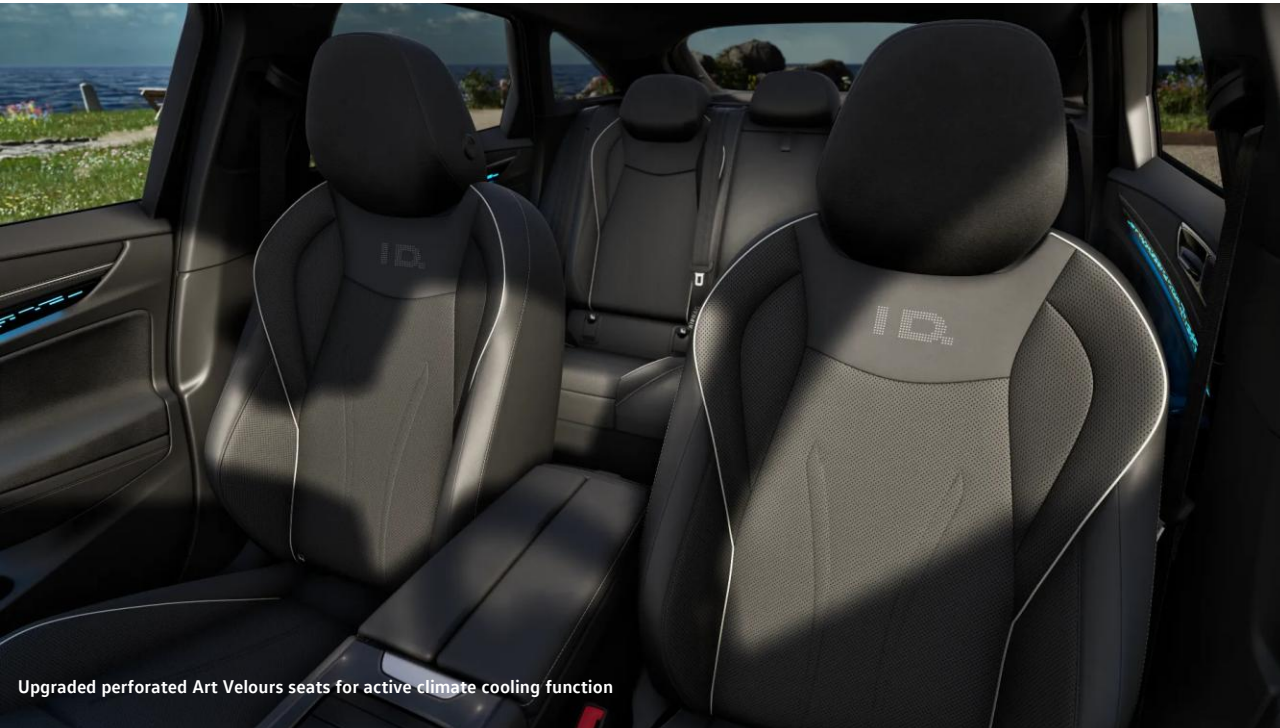

Discover the optional upgrades for you. Discover more at [volkswagen.ie](https://www.volkswagen.ie)

Upgraded perforated Art Velours seats for active climate cooling function

Harman Kardon sound system, 12 speakers + subwoofer